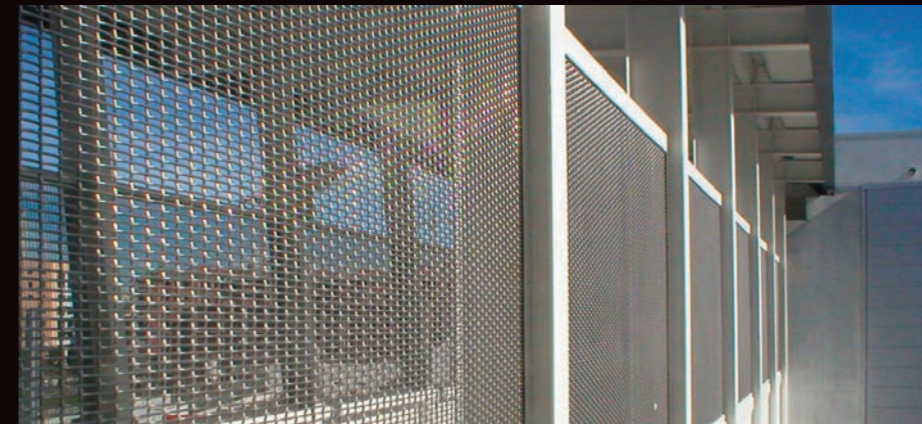

# AUGHEY SCREENS

Aughey Screens brings you the resources and expertise of more than 30 years of specialist knowledge and understanding of wire mesh and screening media that's unique and unrivalled.

Wherever you look you will find examples of Aughey products in action, helping people in industries throughout the world. For instance, we manufacture screening for material grading in quarries, mines and recycling plants. We help architects achieve stunning new effects with a variety of Mesh products in different materials. And for a huge spread of other industries we manufacture and supply products of exceptional diversity – from greenhouse staging for nurseries to steel mesh and bar for concrete reinforcement. Whatever your requirements, we would be please to talk to you about how we can help.

Our raw material is sourced from around the world, thus we can constantly ensure the quality of our material meets our high standard while providing highly competitive products.

So whether we are supplying woven wire mesh to the quarry sector, finger decks to a recycling plant or a stainless steel façade for a stadium, we can insure that the quality of our product will meet your expectations.

Wire mesh facades offer an ideal solution for both internal and external requirements.

The difference combination of wire diameters and mesh patterns result in each application having its own unique appearance. When these products are combined with suitable lighting the results are very impressive. There are a number of different fitting options, one of which is detailed in this picture. There are many other options for fixing these facades which can be customised based on the application. Contact our sales office for more information.