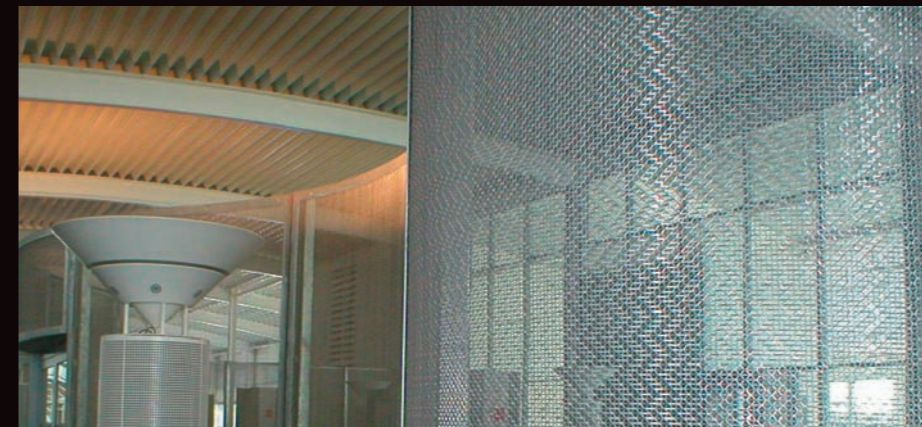

Wire mesh facades offer an ideal solution for both internal and external requirements.

The difference combination of wire diameters and mesh patterns result in each application having its own unique appearance. When these products are combined with suitable lighting the results are very impressive. There are a number of different fitting options, one of which is detailed in this picture. There are many other options for fixing these facades which can be customised based on the application. Contact our sales office for more information.