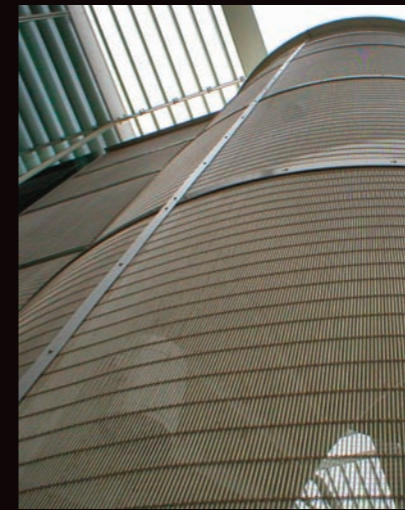

AUGHEY SCREENS

Aughey Screens brings you the resources and expertise of more than 30 years of specialist knowledge and understanding of wire mesh and screening media that's unique and unrivalled.

Wherever you look you will find examples of Aughey products in action, helping people in industries throughout the world. For instance, we manufacture screening for material grading in quarries, mines and recycling plants. We help architects achieve stunning new effects with a variety of Mesh products in different materials. And for a huge spread of other industries we manufacture and supply products of exceptional diversity – from greenhouse staging for nurseries to steel mesh and bar for concrete reinforcement. Whatever your requirements, we would be please to talk to you about how we can help.

Our raw material is sourced from around the world, thus we can constantly ensure the quality of our material meets our high standard while providing highly competitive products.

So whether we are supplying woven wire mesh to the quarry sector, finger decks to a recycling plant or a stainless steel façade for a stadium, we can insure that the quality of our product will meet your expectations.

In recent years Aughey Screens have used their extensive experience in the manufacture of woven wire mesh to develop a range of architectural mesh suitable for both indoor and outdoor use.

From our manufacturing plant in Monaghan Aughey Screens can provide a wide range of mesh combinations in different types of metal, (stainless steel and galvanised are the most preferred). These mesh products offer a long lasting durable finish with a range of appearance options too;- Ceilings, balustrades, wall facades, staircase cladding, lift enclosures and sun screens.