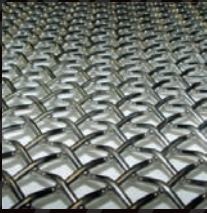

In recent years Aughey Screens have used their extensive experience in the manufacture of woven wire mesh to develop a range of architectural mesh suitable for both indoor and outdoor use.

From our manufacturing plant in Monaghan Aughey Screens can provide a wide range of mesh combinations in different types of metal, (stainless steel and galvanised are the most preferred). These mesh products offer a long lasting durable finish with a range of appearance options too;- Ceilings, balustrades, wall facades, staircase cladding, lift enclosures and sun screens.

Wire mesh facades offer an ideal solution for both internal and external requirements.

The difference combination of wire diameters and mesh patterns result in each application having its own unique appearance. When these products are combined with suitable lighting the results are very impressive. There are a number of different fitting options, one of which is detailed in this picture. There are many other options for fixing these facades which can be customised based on the application. Contact our sales office for more information.

## **QUARRY/MINING RECYCLING**

Aughey Screens Quarry / Mining and Recycling  
Specialist screening media for quarrying and industrial applications